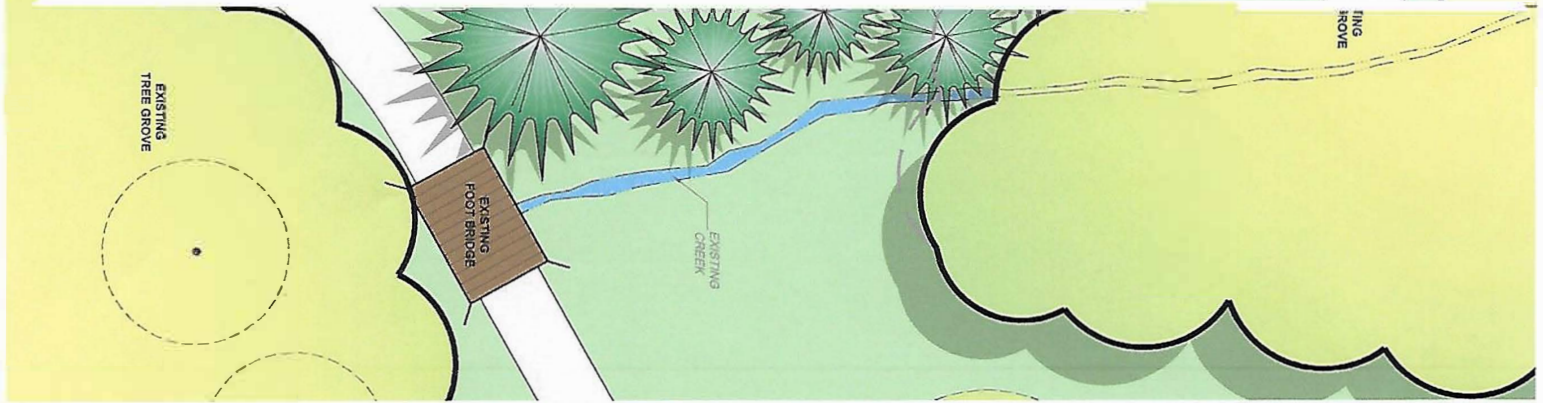

CONTEXT PLAN

SCALE: 1"=150'-0"

**ONTELAUNEE PARK
VETERANS MEMORIAL - CONCEPTUAL SITE PLAN**

DECEMBER 6, 2018 browndesigncorp