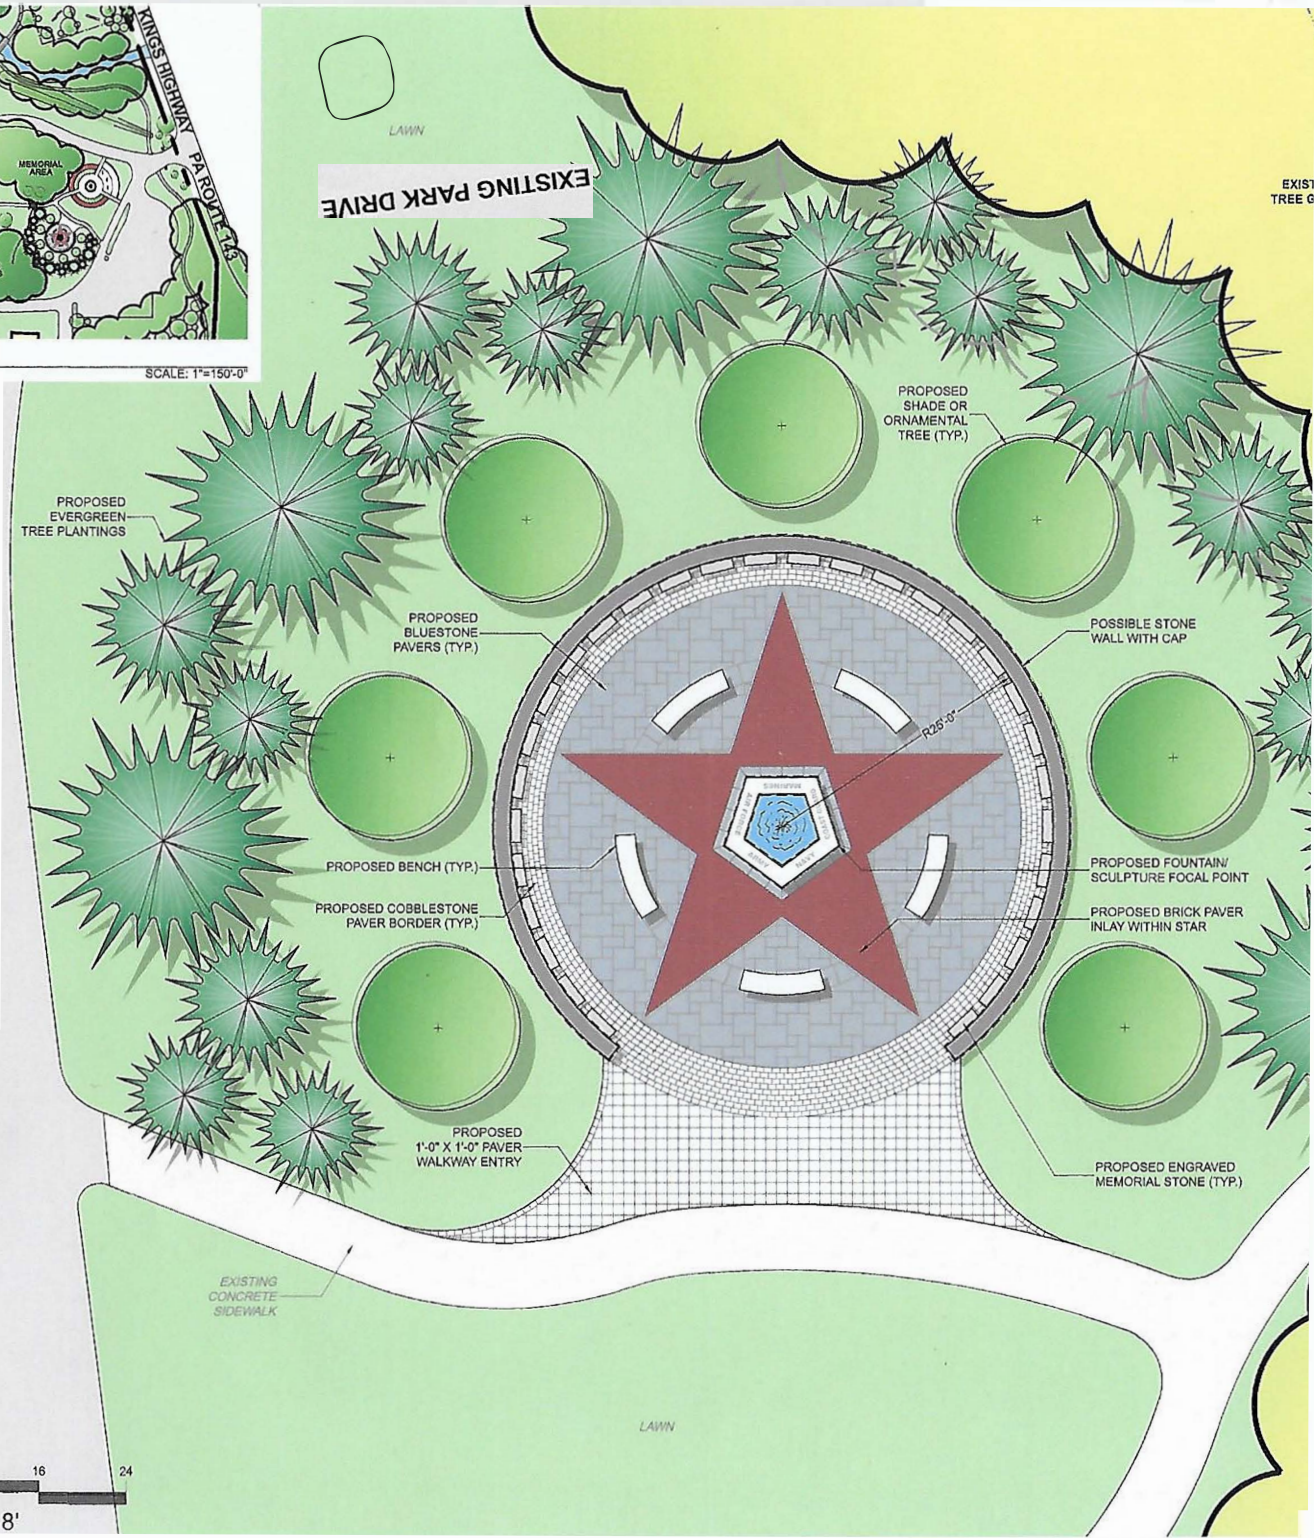

CONTEXT PLAN

SCALE: 1"=150'-0"

**ONTELAUNEE PARK
VETERANS MEMORIAL - CONCEPTUAL SITE PLAN**

DECEMBER 6, 2018 browndesigncorp