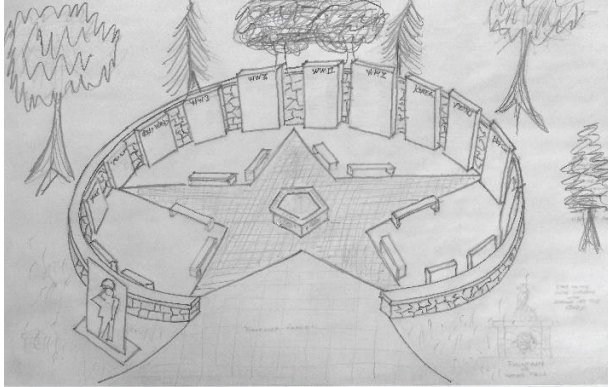

## Design Development Progress

Ontelaunee Park Veterans Memorial concept drawing Dec 2018

December, 2018 - Original concept sketch brought to the Memorial Committee.

The sketch was used to begin discussion about what the memorial would look like and develop estimated costs for its construction.

January, 2020 - Professional rendering of the memorial concept by Chris Brown, Land Develop Architect, contracted as design and construction consultant in January 2020.

February, 2020 - Rendering by Brown Design showing the committee's suggestions to change the star from red to white, set the panels in a "spoked" orientation and add the American flag.