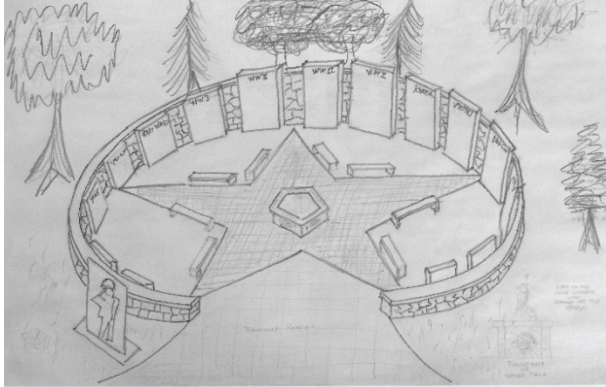

Northwestern Lehigh Veterans Memorial

Design Development Progress

Ontelaunee Park Veterans Memorial concept drawing Dec 2018

December, 2018 - Original concept sketch by Bill Dellicker, brought to the Memorial Committee for consideration.

The sketch was used to begin discussion about what the memorial would look like and develop estimated costs for its construction.